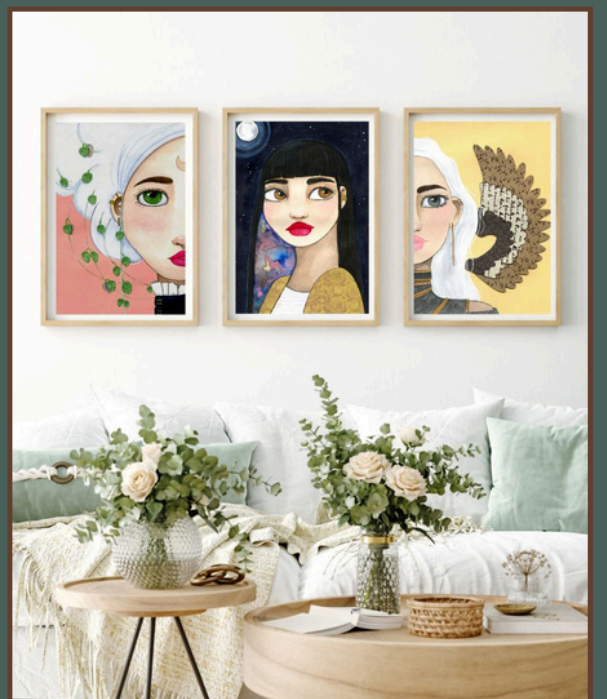

Gifts Under $50

click TO shop