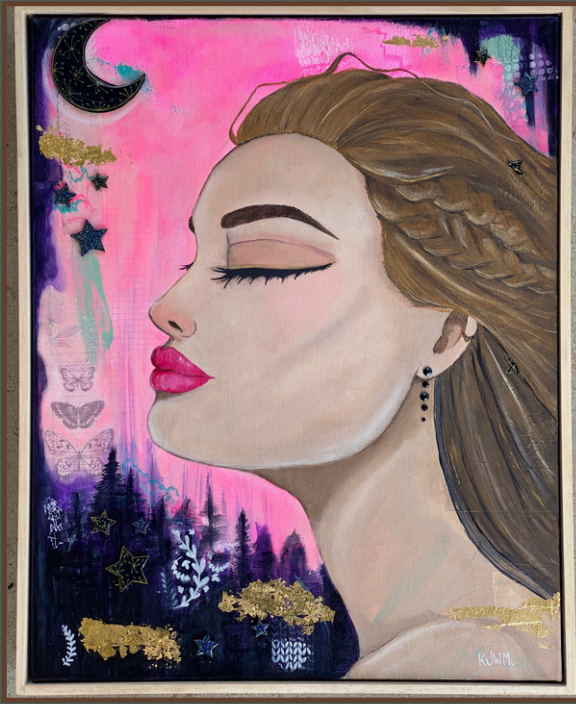

Shop THE Collection

Gifts for the Whimsical

click TO shop

Gifts for the Whimsical

1. [2024 ART CALENDAR](#)
2. [THE PIRATES WEE BEASTIE COLLECTION](#)
3. [BEATRIX THE UNICORN ART PRINT](#)
4. [JOURNALS AND NOTEBOOKS](#)
5. [BUNDLE OF THREE ART PRINTS](#)
6. [ART FOR PHONE SCREEN SAVERS](#)
7. [SOUL MANTRA PAINTINGS](#)
8. [THE MERMAID WEE BEASTIE COLLECTION](#)
9. [TRUST YOUR WINGS ART JOURNAL](#)

Shop THE Collection

Gifts for the Collector

click TO shop

Gifts for the Collector

1. MIDNIGHT MAGIC ORIGINAL PAINTING
2. DREAM WEAVER ORIGINAL PAINTING
3. SOUL MANTRA COLLECTIONS
4. THE ORACLES ORIGINAL PAINTINGS (THE ALCHEMIST)
5. WANDERING STAR PAINTING
6. WEE BEASTIE COLLECTIONS (THE WITCHES)
7. SOUL MANTRA PAINTINGS
8. NIX THE MERMAID QUEEN PAINTING
9. THE SIGN ORACLE PAINTING